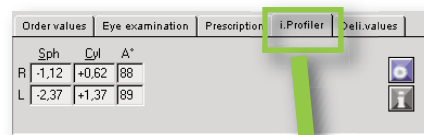

A simple click on the winIPRO tab i.Profiler leads directly to a new dimension. With this new interface, you can import the data measured with the i.Profiler easily into winIPRO.

The ordering of the i.Scription lenses at Zeiss is available at the touch of a button, and finally, you can manage the delivery values in winIPRO.