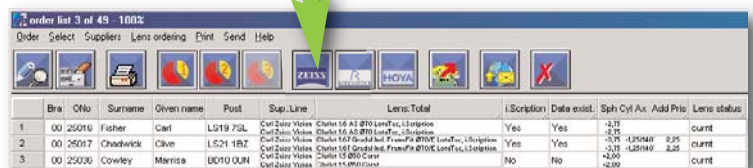

Database Software

Medmont	Studio
	ImageNet iBase
Heidelberg	Eye Explorer

Perimeter

	Centerfield
	Twinfield
	Octopus PeriTrend

Fundus Camera

	Canon CR-DGi Canon C1
--	--------------------------

Simply a new tab in winIPRO

A simple click on the winIPRO tab i.Profiler leads directly to a new dimension. With this new interface, you can import the data measured with the i.Profiler easily into winIPRO.

The ordering of the i.Scription lenses at Zeiss is available at the touch of a button, and finally, you can manage the delivery values in winIPRO.